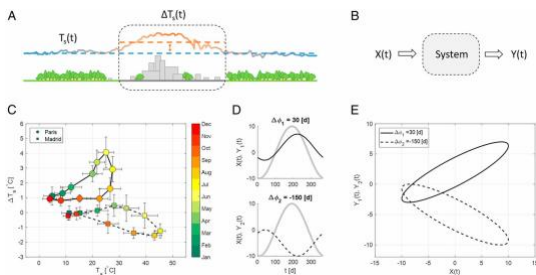

Seasonal hysteresis of surface urban heat islands | PNAS

Urban heat islands represent a major threat to public health with implications for energy consumption and climate adaptation policies. A ubiquitous feature in the seasonality of surface urban heat islands (SUHIs) is distinctive hysteric cycles between urban and rural surface temperature that still await a general explanation.

... www.pnas.org