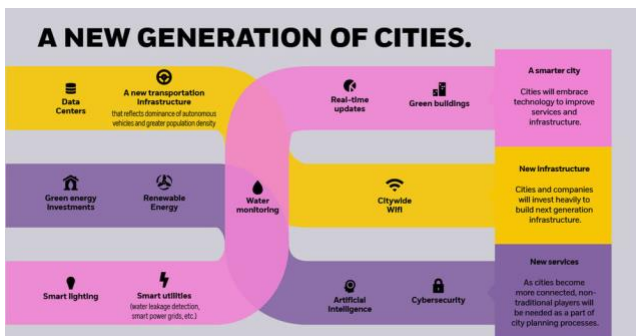

[An Investing Megatrend: How Rapid Urbanization is Shaping the Future - Visual Capitalist](#)

By 2050, there will be 2.5 billion more people living in cities than today. How is rapid urbanization set to impact investors and the global economy?

www.visualcapitalist.com